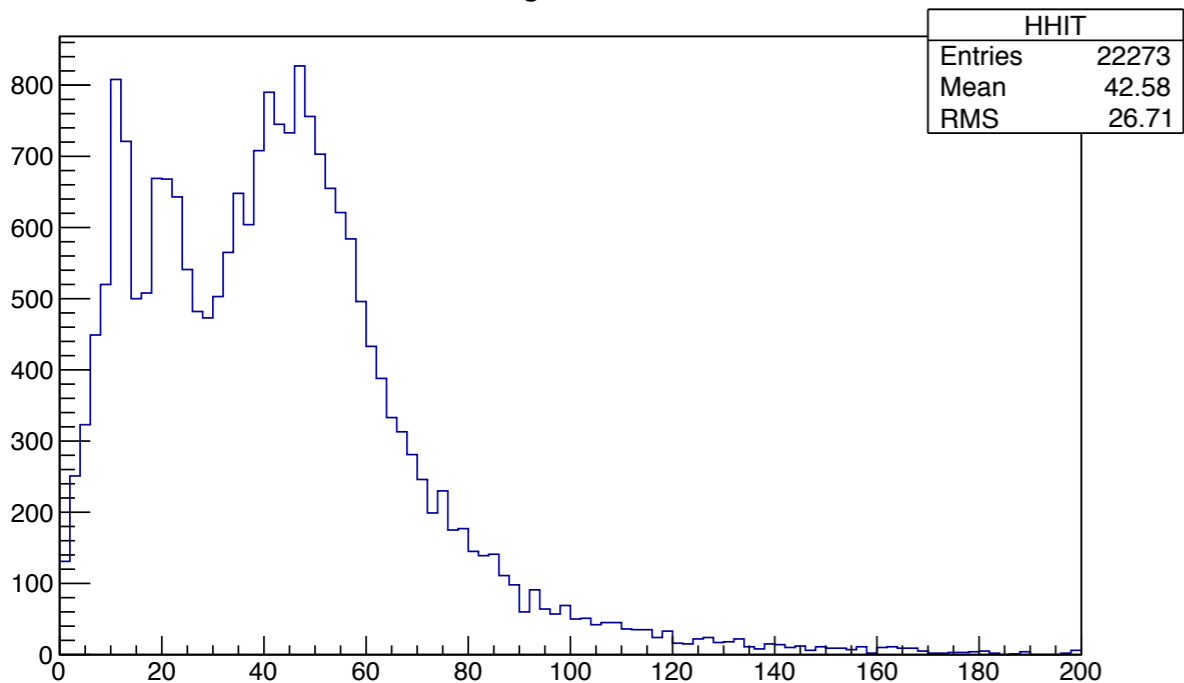

Pedestals for all strips

Pedestals Sigmas for all strips

Hit Profile distribution

**Wed Oct 22 15:28:22 2014**

Hit charge distribution

Number of strips in hit

Number of hits in event