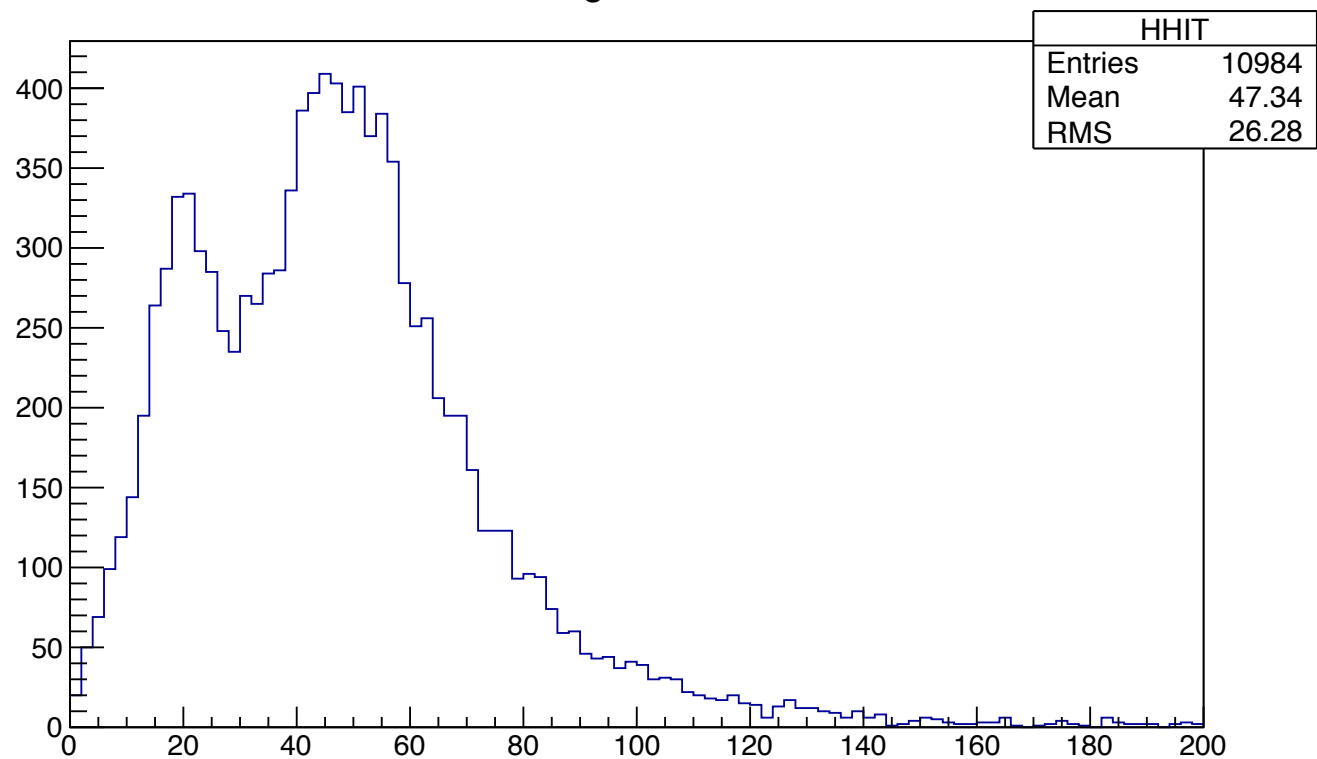

Pedestals for all strips

Pedestals Sigmas for all strips

Hit Profile distribution

Thu Sep 25 13:00:32 2014

6 SVXs

Hit charge distribution

Number of strips in hit

Number of hits in event