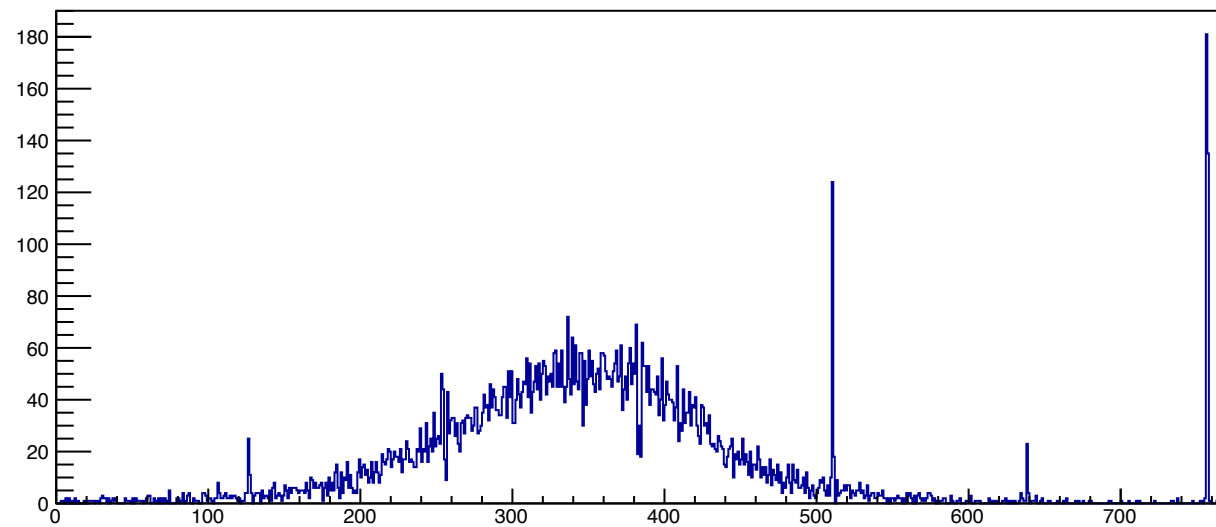

Pedestals for all strips

Pedestals Sigmas for all strips

Hit Profile distribution

Thu Sep 25 13:00:32 2014

6 SVXs

Hit charge distribution

Number of strips in hit

Number of hits in event