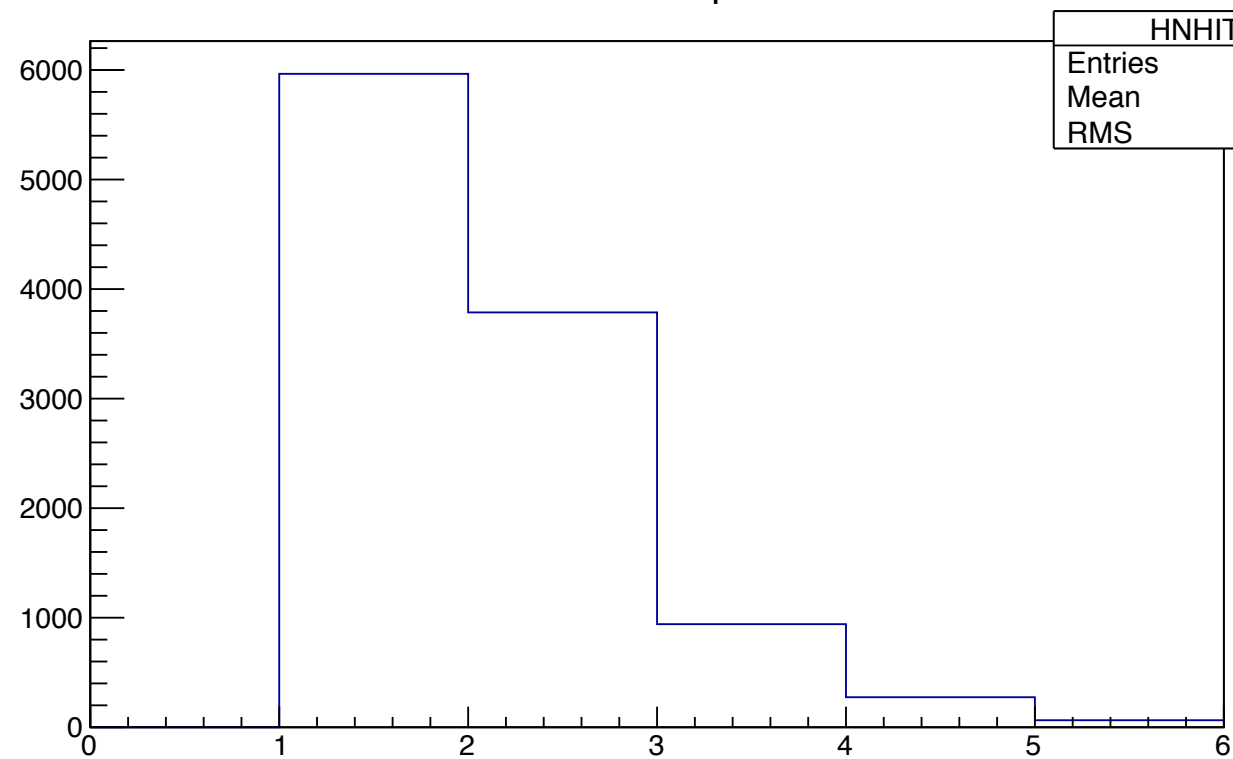

Pedestals for all strips

Pedestals Sigmas for all strips

Hit Profile distribution

Thu Sep 25 13:00:32 2014

6 SVXs

Hit charge distribution

Number of strips in hit

Number of hits in event