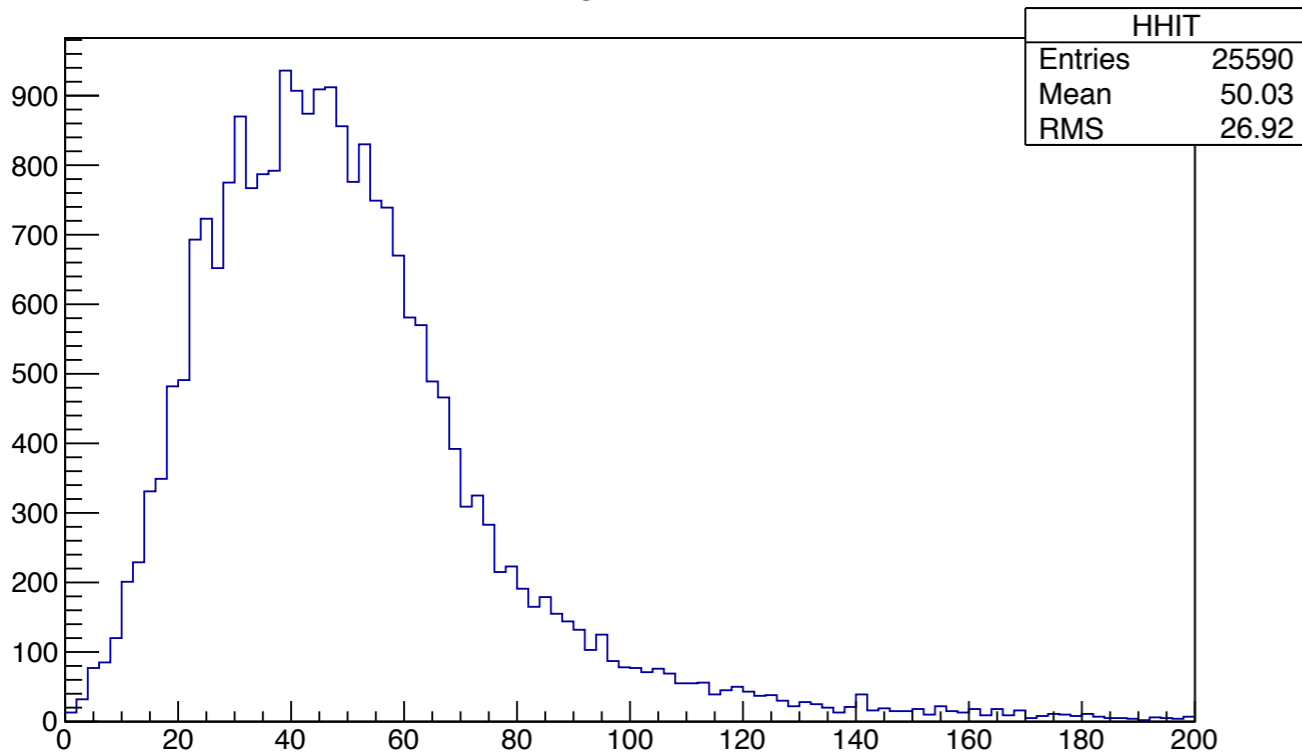

Fri Sep 26 18:13:31 2014

Assembly has 4 SVXs

Hit charge distribution

Number of strips in hit

Number of hits in event

Event

Event