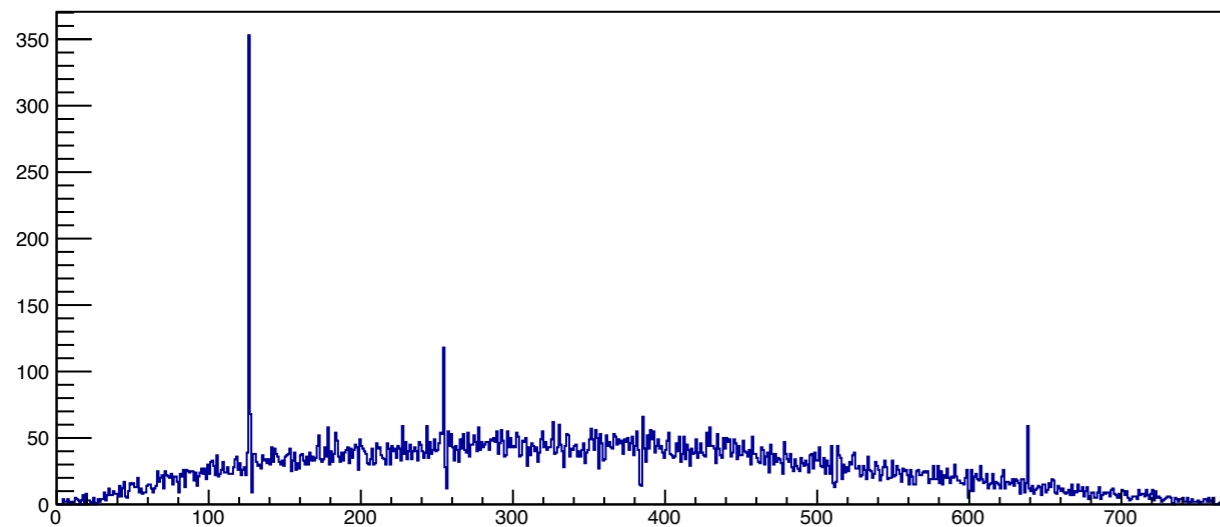

Pedestals for all strips

Pedestals Sigmas for all strips

Hit Profile distribution

Fri Oct 10 13:20:20 2014

Hit charge distribution

HHIT	
Entries	21108
Mean	40.38
RMS	24.46

Number of strips in hit

HNHIT	
Entries	21264
Mean	1.632
RMS	0.8134

Number of hits in event

HEVHIT	
Entries	23296
Mean	0.9014
RMS	0.4963