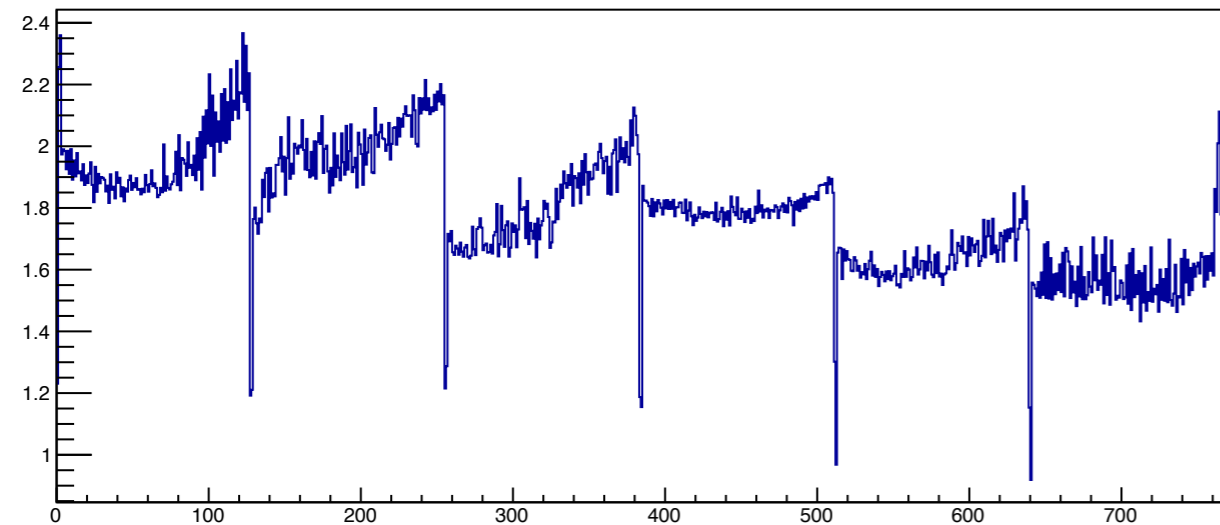

Pedestals for all strips

Pedestals Sigmas for all strips

Hit Profile distribution

Fri Oct 10 13:20:20 2014

Hit charge distribution

HHIT	
Entries	21108
Mean	40.38
RMS	24.46

Number of strips in hit

HNHIT	
Entries	21264
Mean	1.632
RMS	0.8134

Number of hits in event

HEVHIT	
Entries	23296
Mean	0.9014
RMS	0.4963