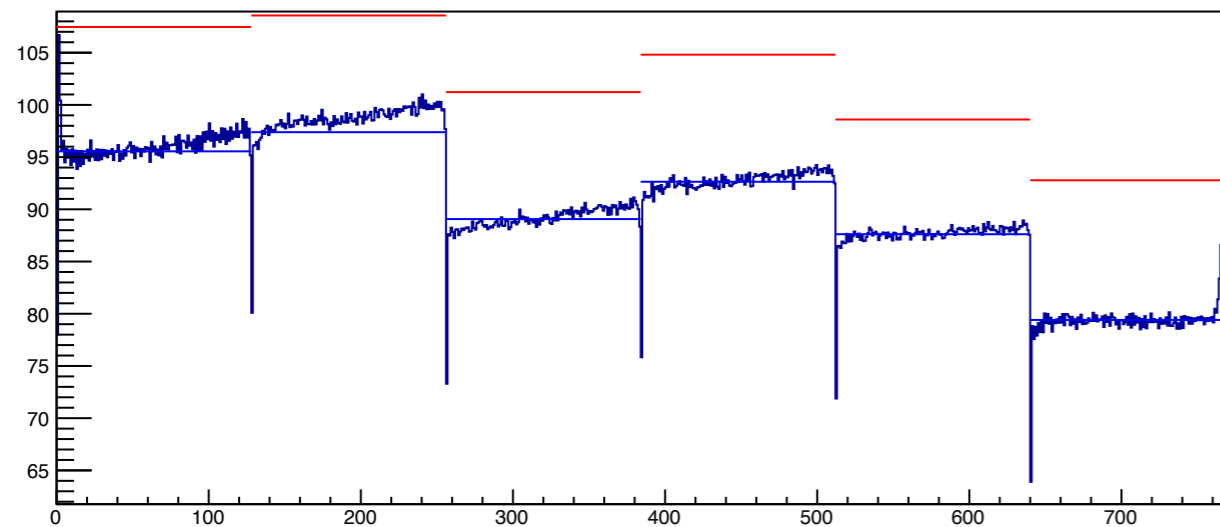

Pedestals for all strips

Pedestals Sigmas for all strips

Hit Profile distribution

Fri Oct 10 13:20:20 2014

Hit charge distribution

HHIT	
Entries	21108
Mean	40.38
RMS	24.46

Number of strips in hit

HNHIT	
Entries	21264
Mean	1.632
RMS	0.8134

Number of hits in event

HEVHIT	
Entries	23296
Mean	0.9014
RMS	0.4963