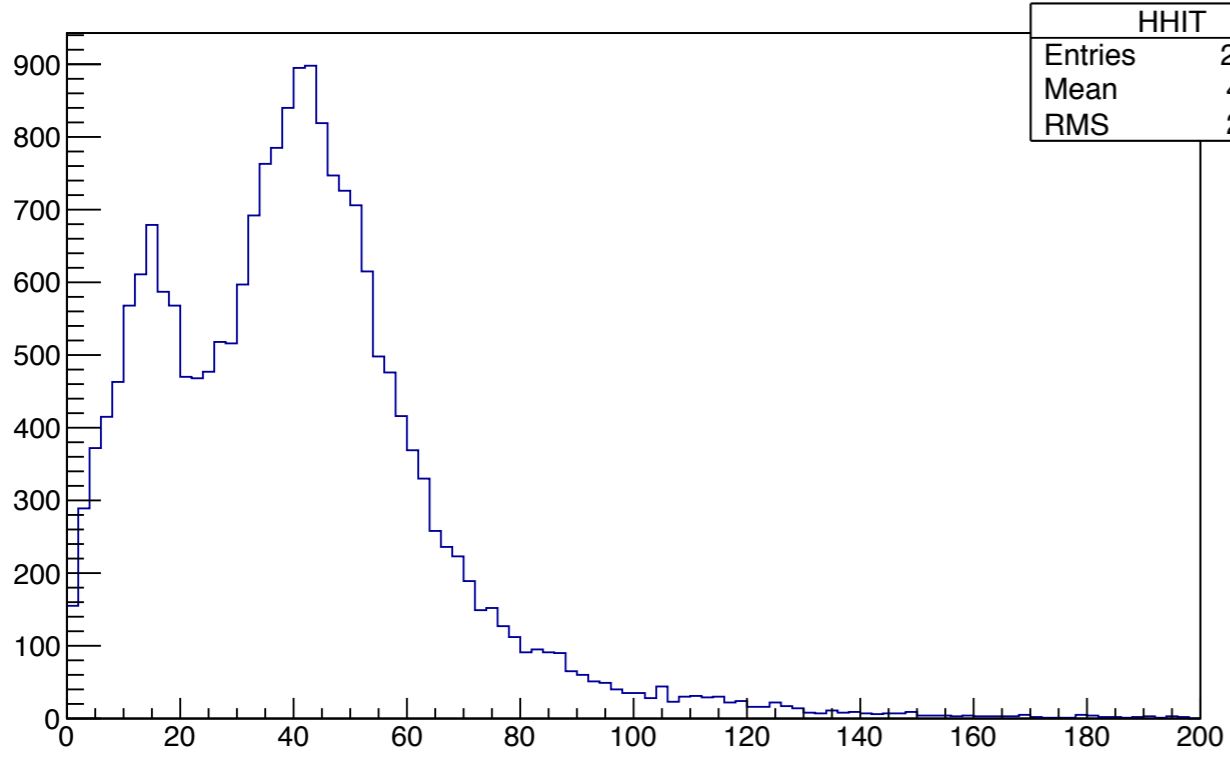

Pedestals for all strips

Pedestals Sigmas for all strips

Hit Profile distribution

Fri Oct 10 13:20:20 2014

Hit charge distribution

HHIT	
Entries	21108
Mean	40.38
RMS	24.46

Number of strips in hit

HNHIT	
Entries	21264
Mean	1.632
RMS	0.8134

Number of hits in event

HEVHIT	
Entries	23296
Mean	0.9014
RMS	0.4963