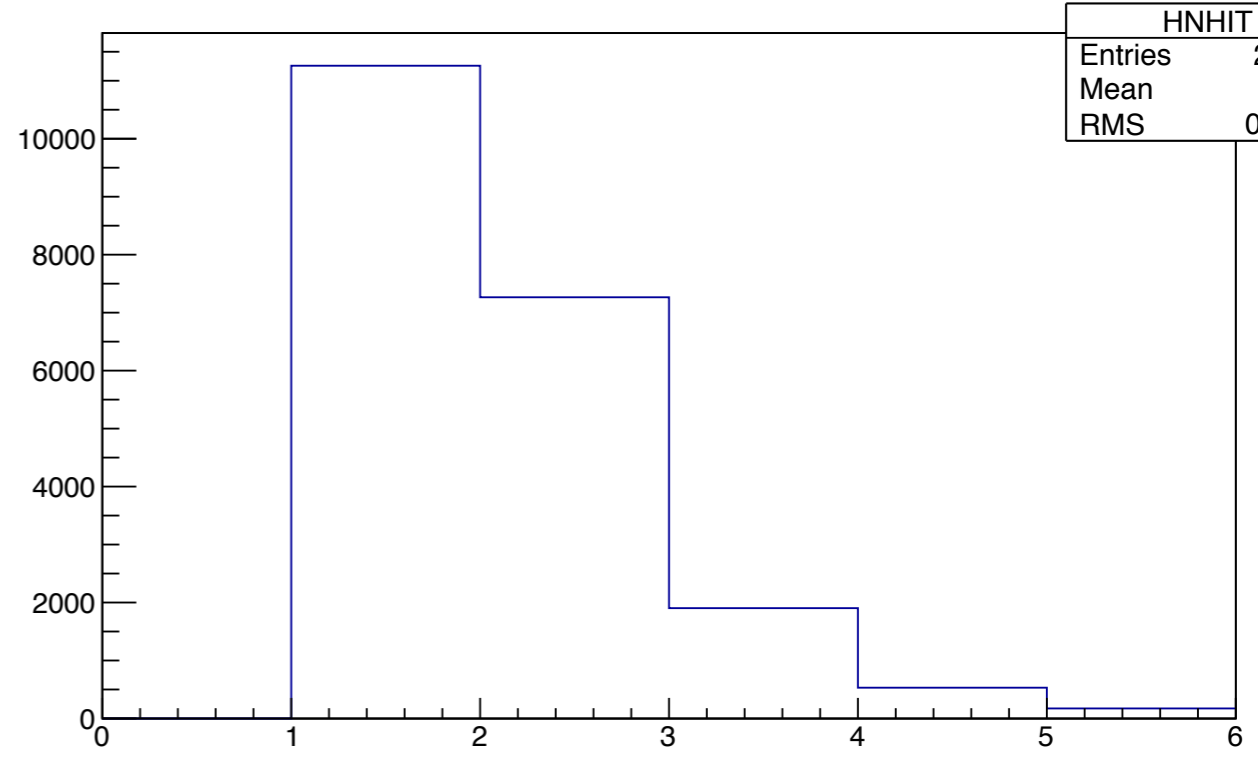

Pedestals for all strips

Pedestals Sigmas for all strips

Hit Profile distribution

Fri Oct 10 13:20:20 2014

Hit charge distribution

HHIT	
Entries	21108
Mean	40.38
RMS	24.46

Number of strips in hit

HNHIT	
Entries	21264
Mean	1.632
RMS	0.8134

Number of hits in event

HEVHIT	
Entries	23296
Mean	0.9014
RMS	0.4963