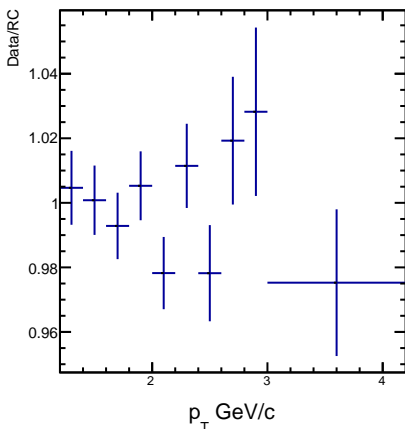

Data

Embedding

Data/Embedding

Before Data/RC Reweight ϕ -mesonBefore Data/RC Reweight ϕ -mesonBefore Data/RC Reweight ϕ -mesonBefore Data/RC Reweight ϕ -meson