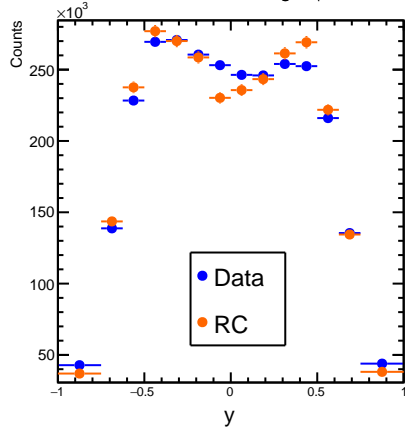

Data

Embedding

Data/Embedding

Before Data/RC Reweight ϕ -mesonBefore Data/RC Reweight ϕ -mesonBefore Data/RC Reweight ϕ -mesonBefore Data/RC Reweight ϕ -meson