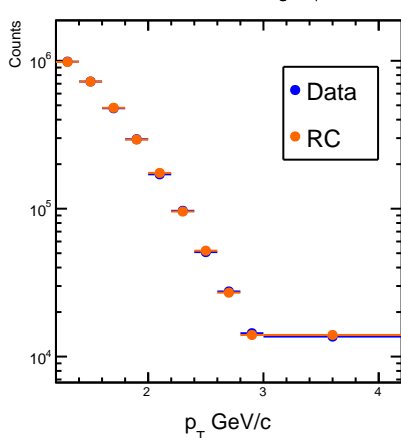

Data

Embedding

Data/Embedding

Before Data/RC Reweight ϕ -mesonBefore Data/RC Reweight ϕ -mesonBefore Data/RC Reweight ϕ -mesonBefore Data/RC Reweight ϕ -meson