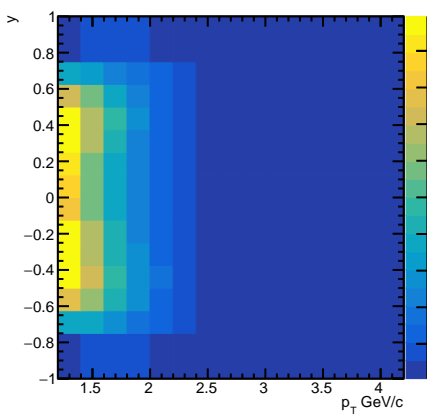

Data

Embedding

Data/Embedding

Before Data/RC Reweight ϕ -mesonBefore Data/RC Reweight ϕ -mesonBefore Data/RC Reweight ϕ -mesonBefore Data/RC Reweight ϕ -meson