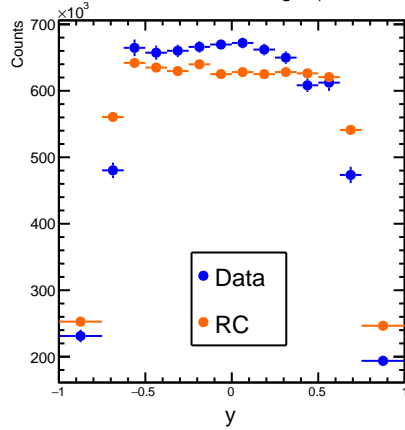

Data

Embedding

Data/Embedding

Before Data/RC Reweight ϕ -mesonBefore Data/RC Reweight ϕ -mesonBefore Data/RC Reweight ϕ -mesonBefore Data/RC Reweight ϕ -meson