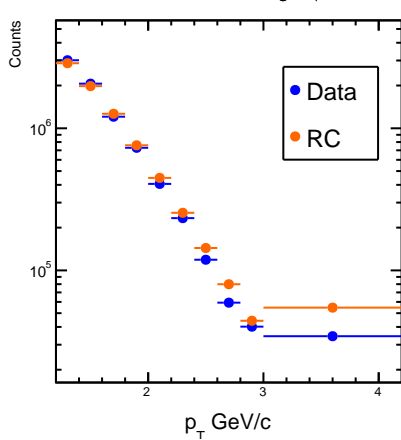

Data

Embedding

Data/Embedding

Before Data/RC Reweight ϕ -mesonBefore Data/RC Reweight ϕ -mesonBefore Data/RC Reweight ϕ -mesonBefore Data/RC Reweight ϕ -meson